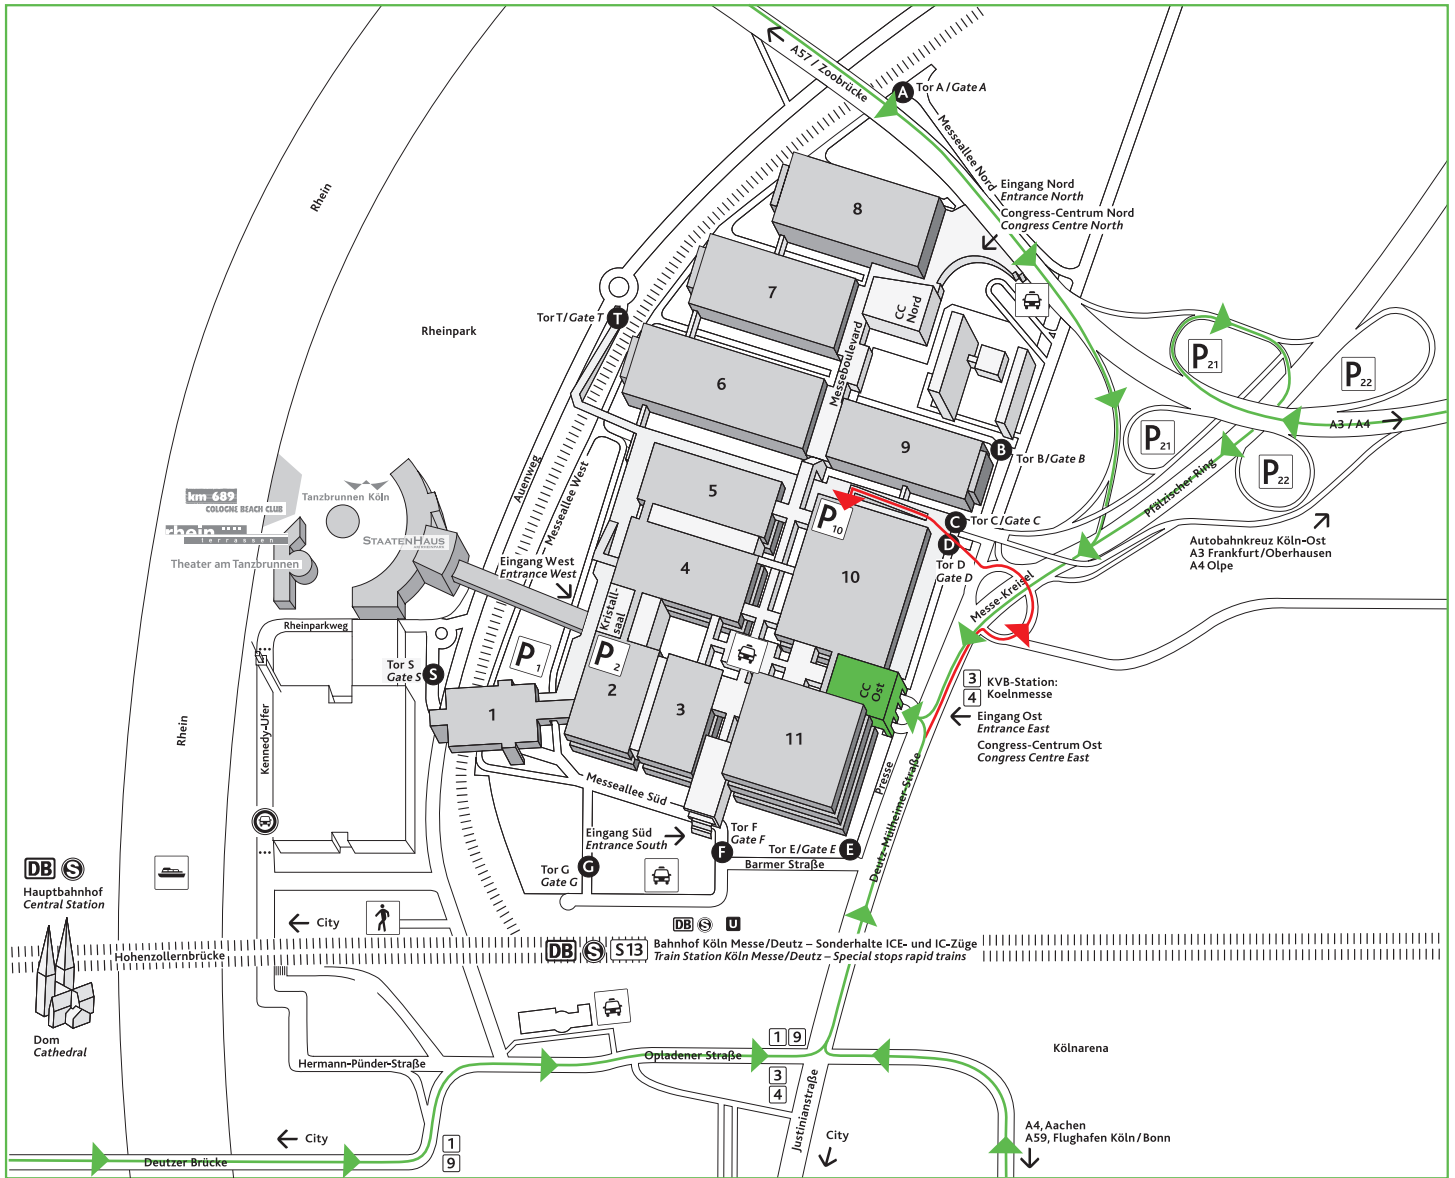

OST

Congress-Centrum Koelnmesse

Fußweg
Pedestrian route

Taxi

Parkplatz
Parking

Fähre: City/Hbf
Ferry: City/Central Station

S-Bahn
Suburban railway

Bahnhof
Train Station

U-Bahn
Subway

Straßenbahnhaltestelle
Tram Stop

S13

S-Bahn Koelnmesse – Flughafen Köln/Bonn
Suburban railway from Koelnmesse to Cologne/Bonn Airport