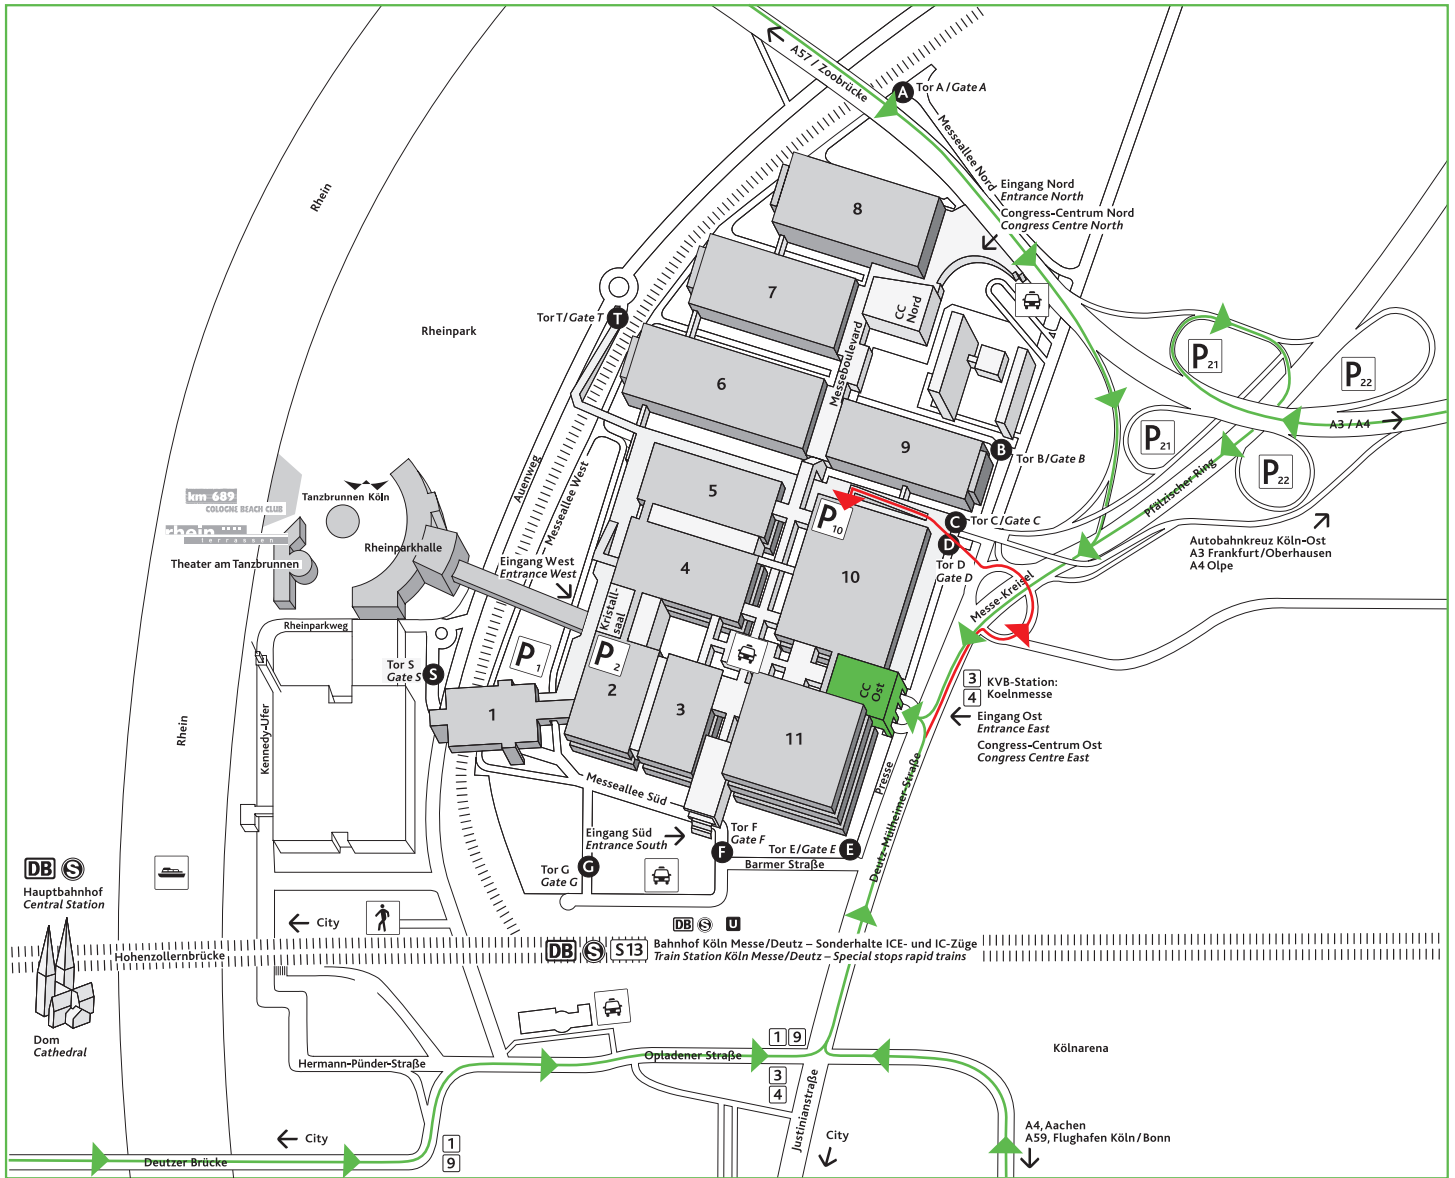

OST

Congress-Centrum Koelnmesse

Fußweg
Pedestrian route

Taxi
Taxi

Parkplatz
Parking

Fähre: City/Hbf
Ferry: City/Central Station

S-Bahn
Suburban railway

Bahnhof
Train Station

U-Bahn
Subway

Straßenbahnhaltestelle
Tram Stop

S13

S-Bahn Koelnmesse – Flughafen Köln/Bonn
Suburban railway from Koelnmesse to Cologne/Bonn Airport