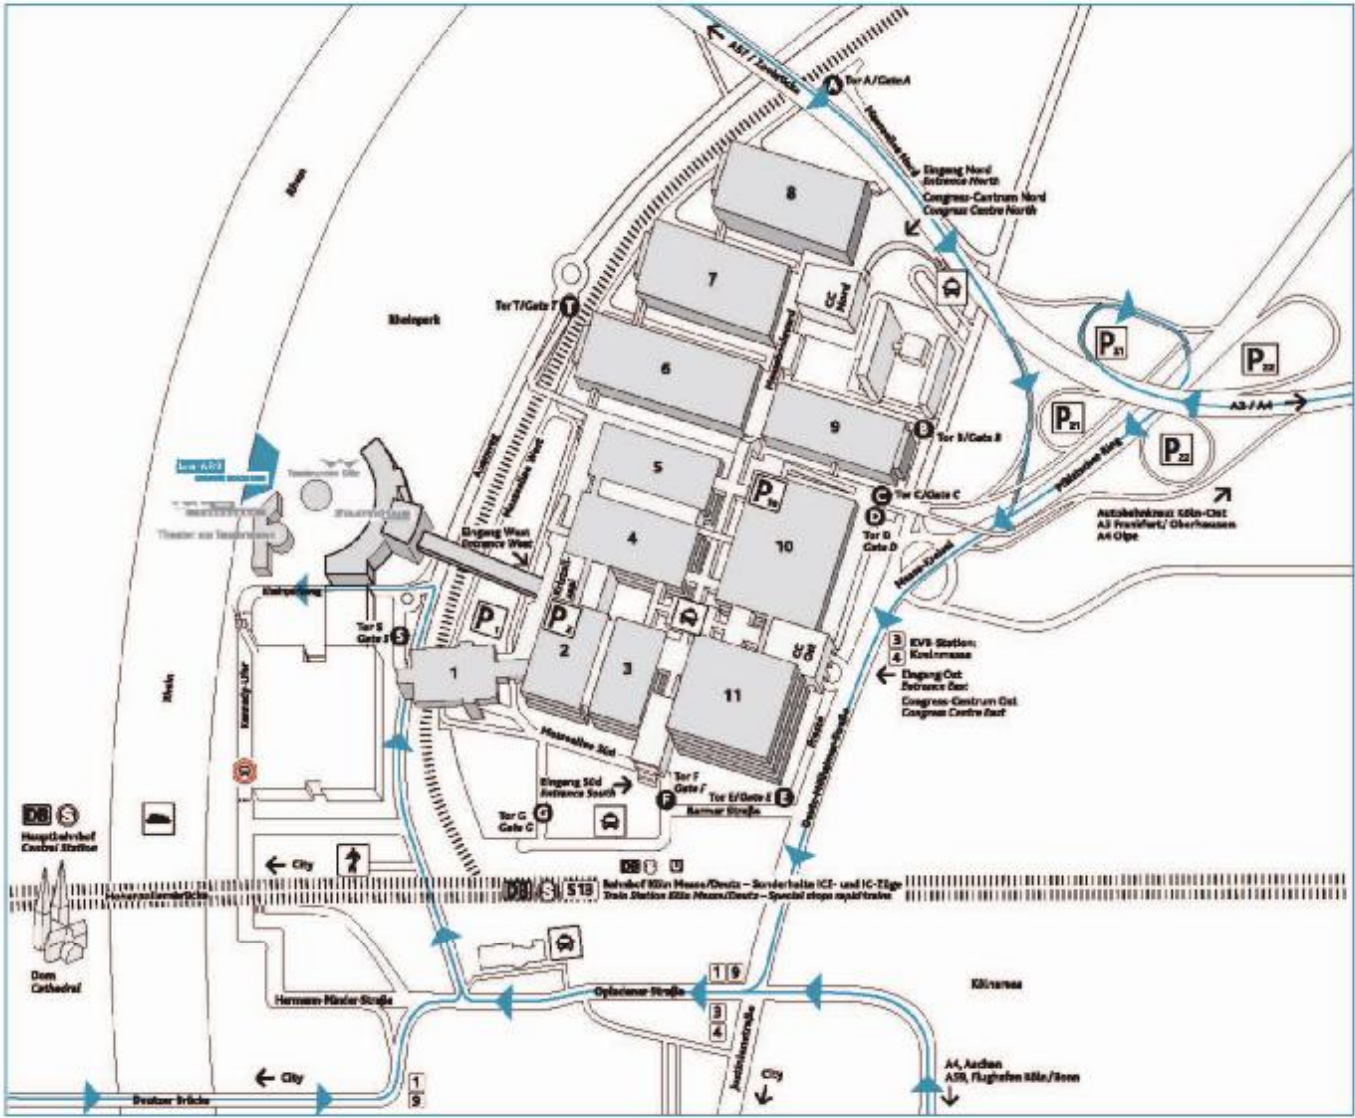

km 689
COLOGNE BEACH CLUB

Fußweg
Pedestrian route

Taxi
Taxi

Parkplatz
Parking

Fähre: City/Hbf
Ferry: City/Central Station

S-Bahn
Suburban railway

Bahnhof
Train Station

U-Bahn
Subway

Straßenbahnhaltestelle
Tram Stop

S13

S-Bahn Koelnmesse – Flughafen Köln/Bonn
Suburban railway from Koelnmesse to Cologne/Bonn Airport