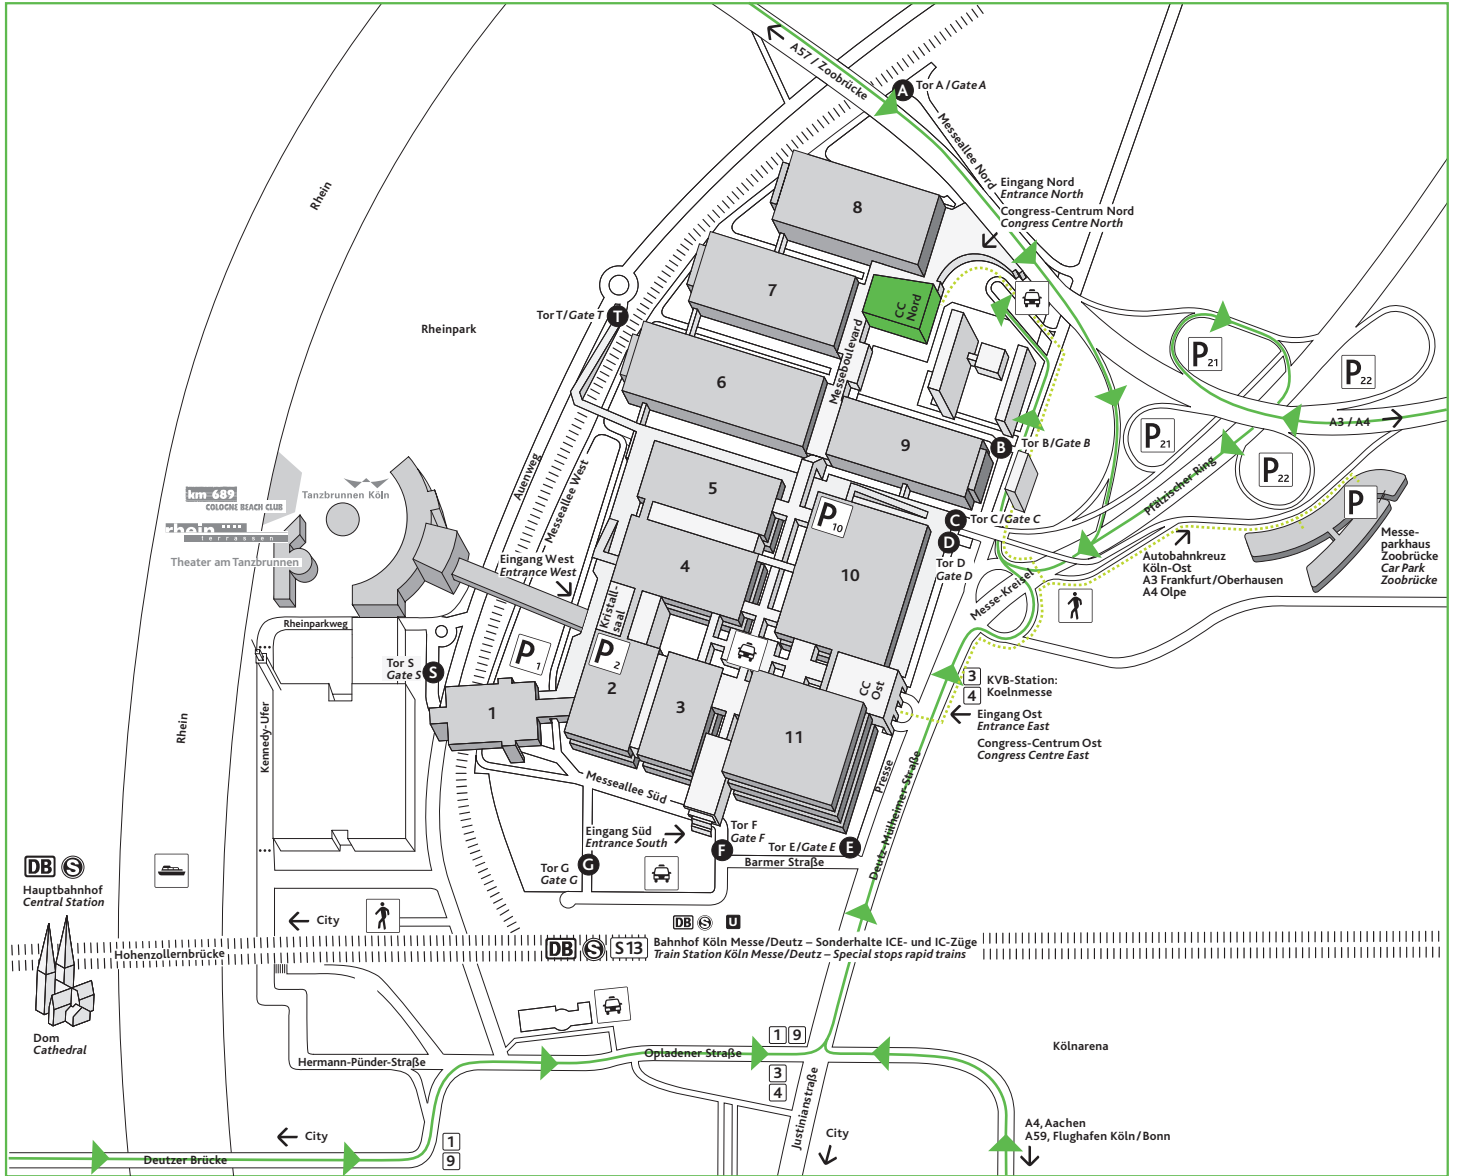

NORD

Congress-Centrum Koelnmesse

Fußweg
Pedestrian route

Taxi
Taxi

Parkplatz
Parking

Fähre: City/Hbf
Ferry: City/Central Station

S-Bahn
Suburban railway

Bahnhof
Train Station

U-Bahn
Subway

Straßenbahnhaltestelle
Tram Stop

S13

S-Bahn Koelnmesse – Flughafen Köln/Bonn
Suburban railway from Koelnmesse to Cologne/Bonn Airport